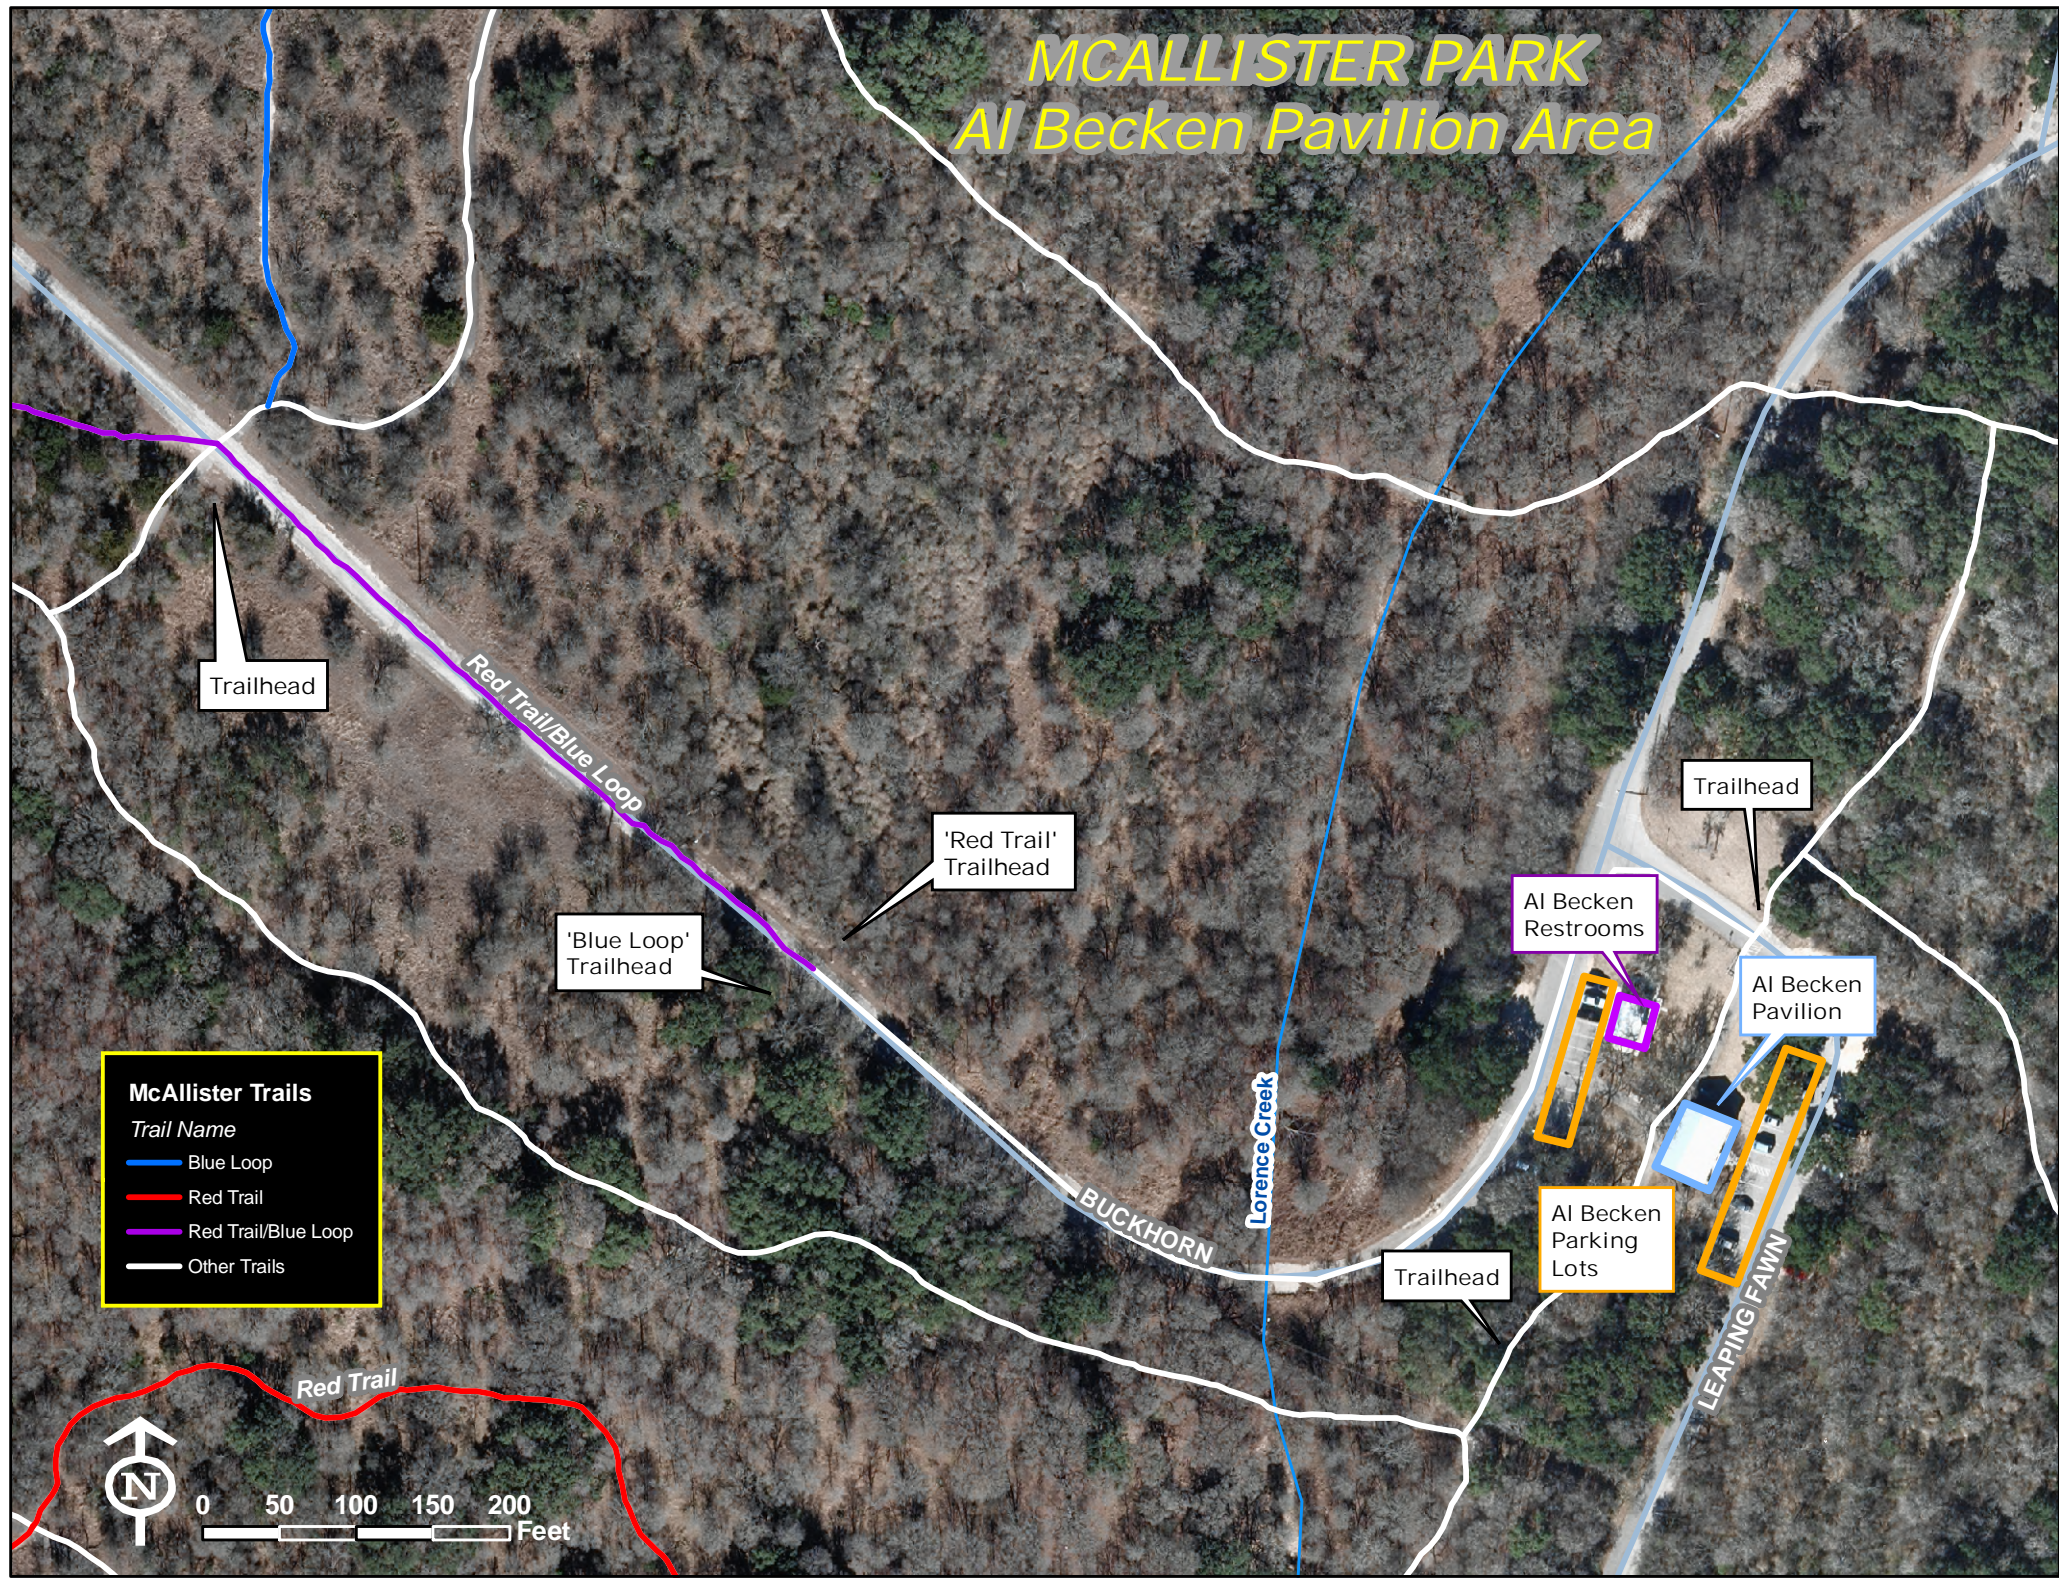

MCALLISTER PARK Al Becken Pavilion Area

Trailhead

Red Trail/Blue Loop

'Blue Loop'
Trailhead

'Red Trail'
Trailhead

Trailhead

Al Becken
Restrooms

Al Becken
Pavilion

BUCKHORN

Lorence Creek

Trailhead

Al Becken
Parking
Lots

LEAPING FAWN

McAllister Trails

Trail Name

- Blue Loop
- Red Trail
- Red Trail/Blue Loop
- Other Trails

Red Trail

0 50 100 150 200 Feet