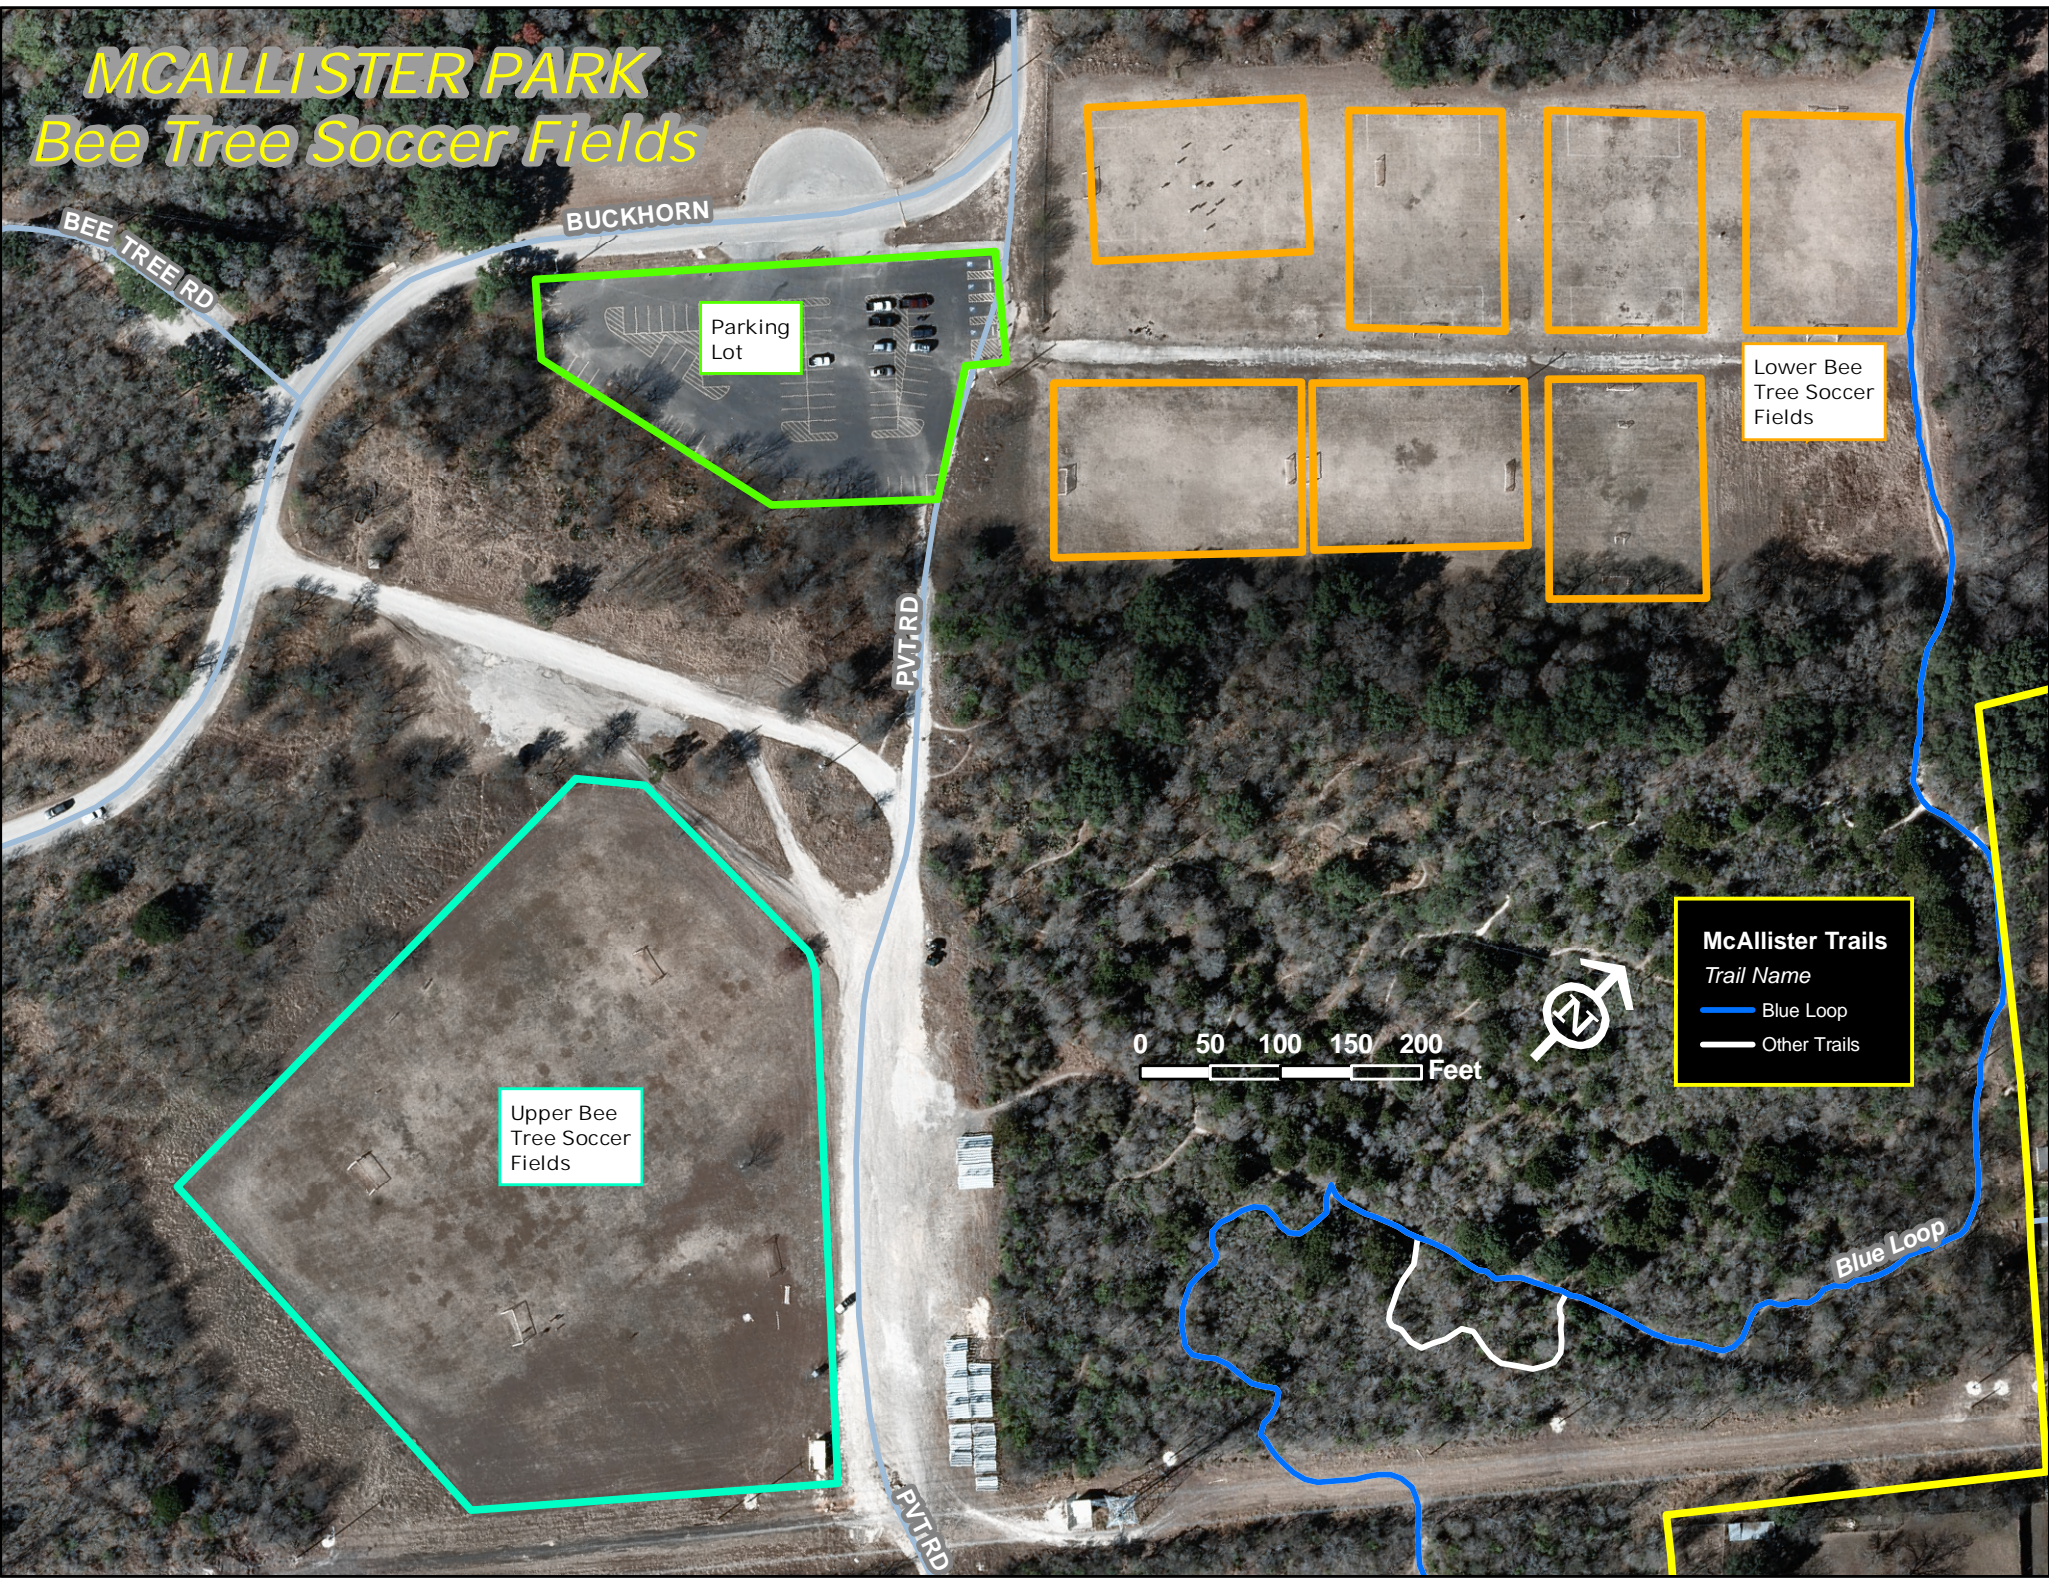

MCALLISTER PARK

Bee Tree Soccer Fields

Parking Lot

Lower Bee Tree Soccer Fields

Upper Bee Tree Soccer Fields

McAllister Trails
Trail Name

- Blue Loop
- Other Trails

0 50 100 150 200 Feet

Blue Loop