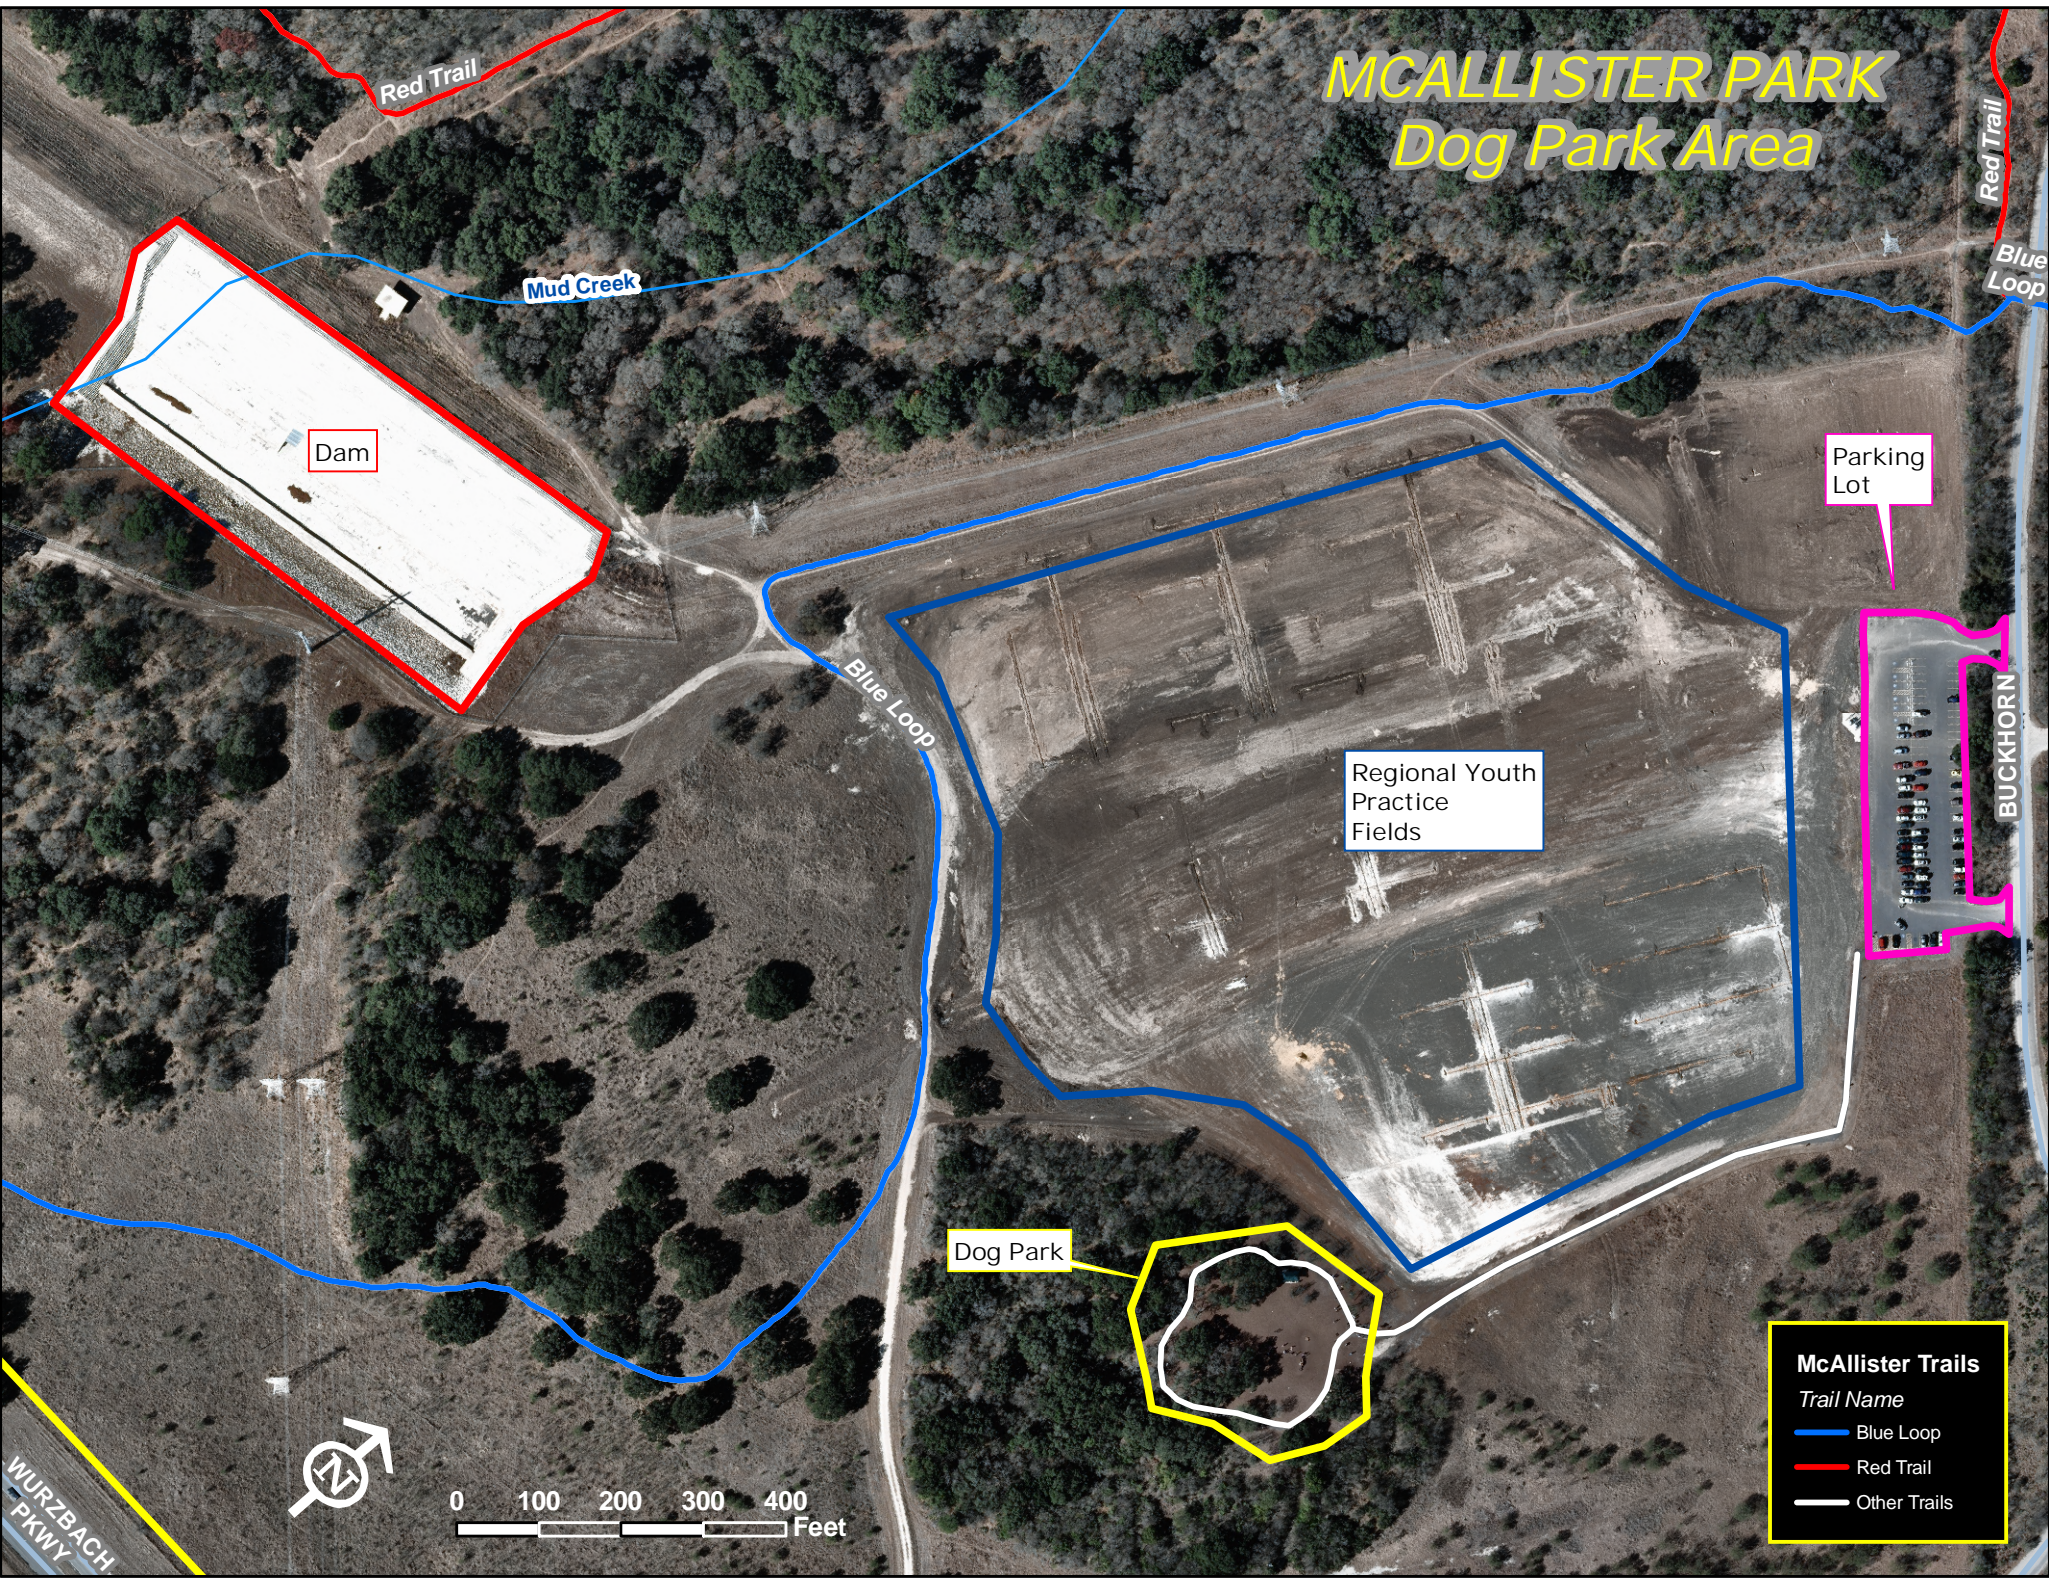

MCALLISTER PARK Dog Park Area

Red Trail

Mud Creek

Dam

Blue Loop

Regional Youth Practice Fields

Parking Lot

BUCKHORN

Dog Park

WURZBACH PKWY

0 100 200 300 400 Feet

McAllister Trails
Trail Name

- Blue Loop
- Red Trail
- Other Trails