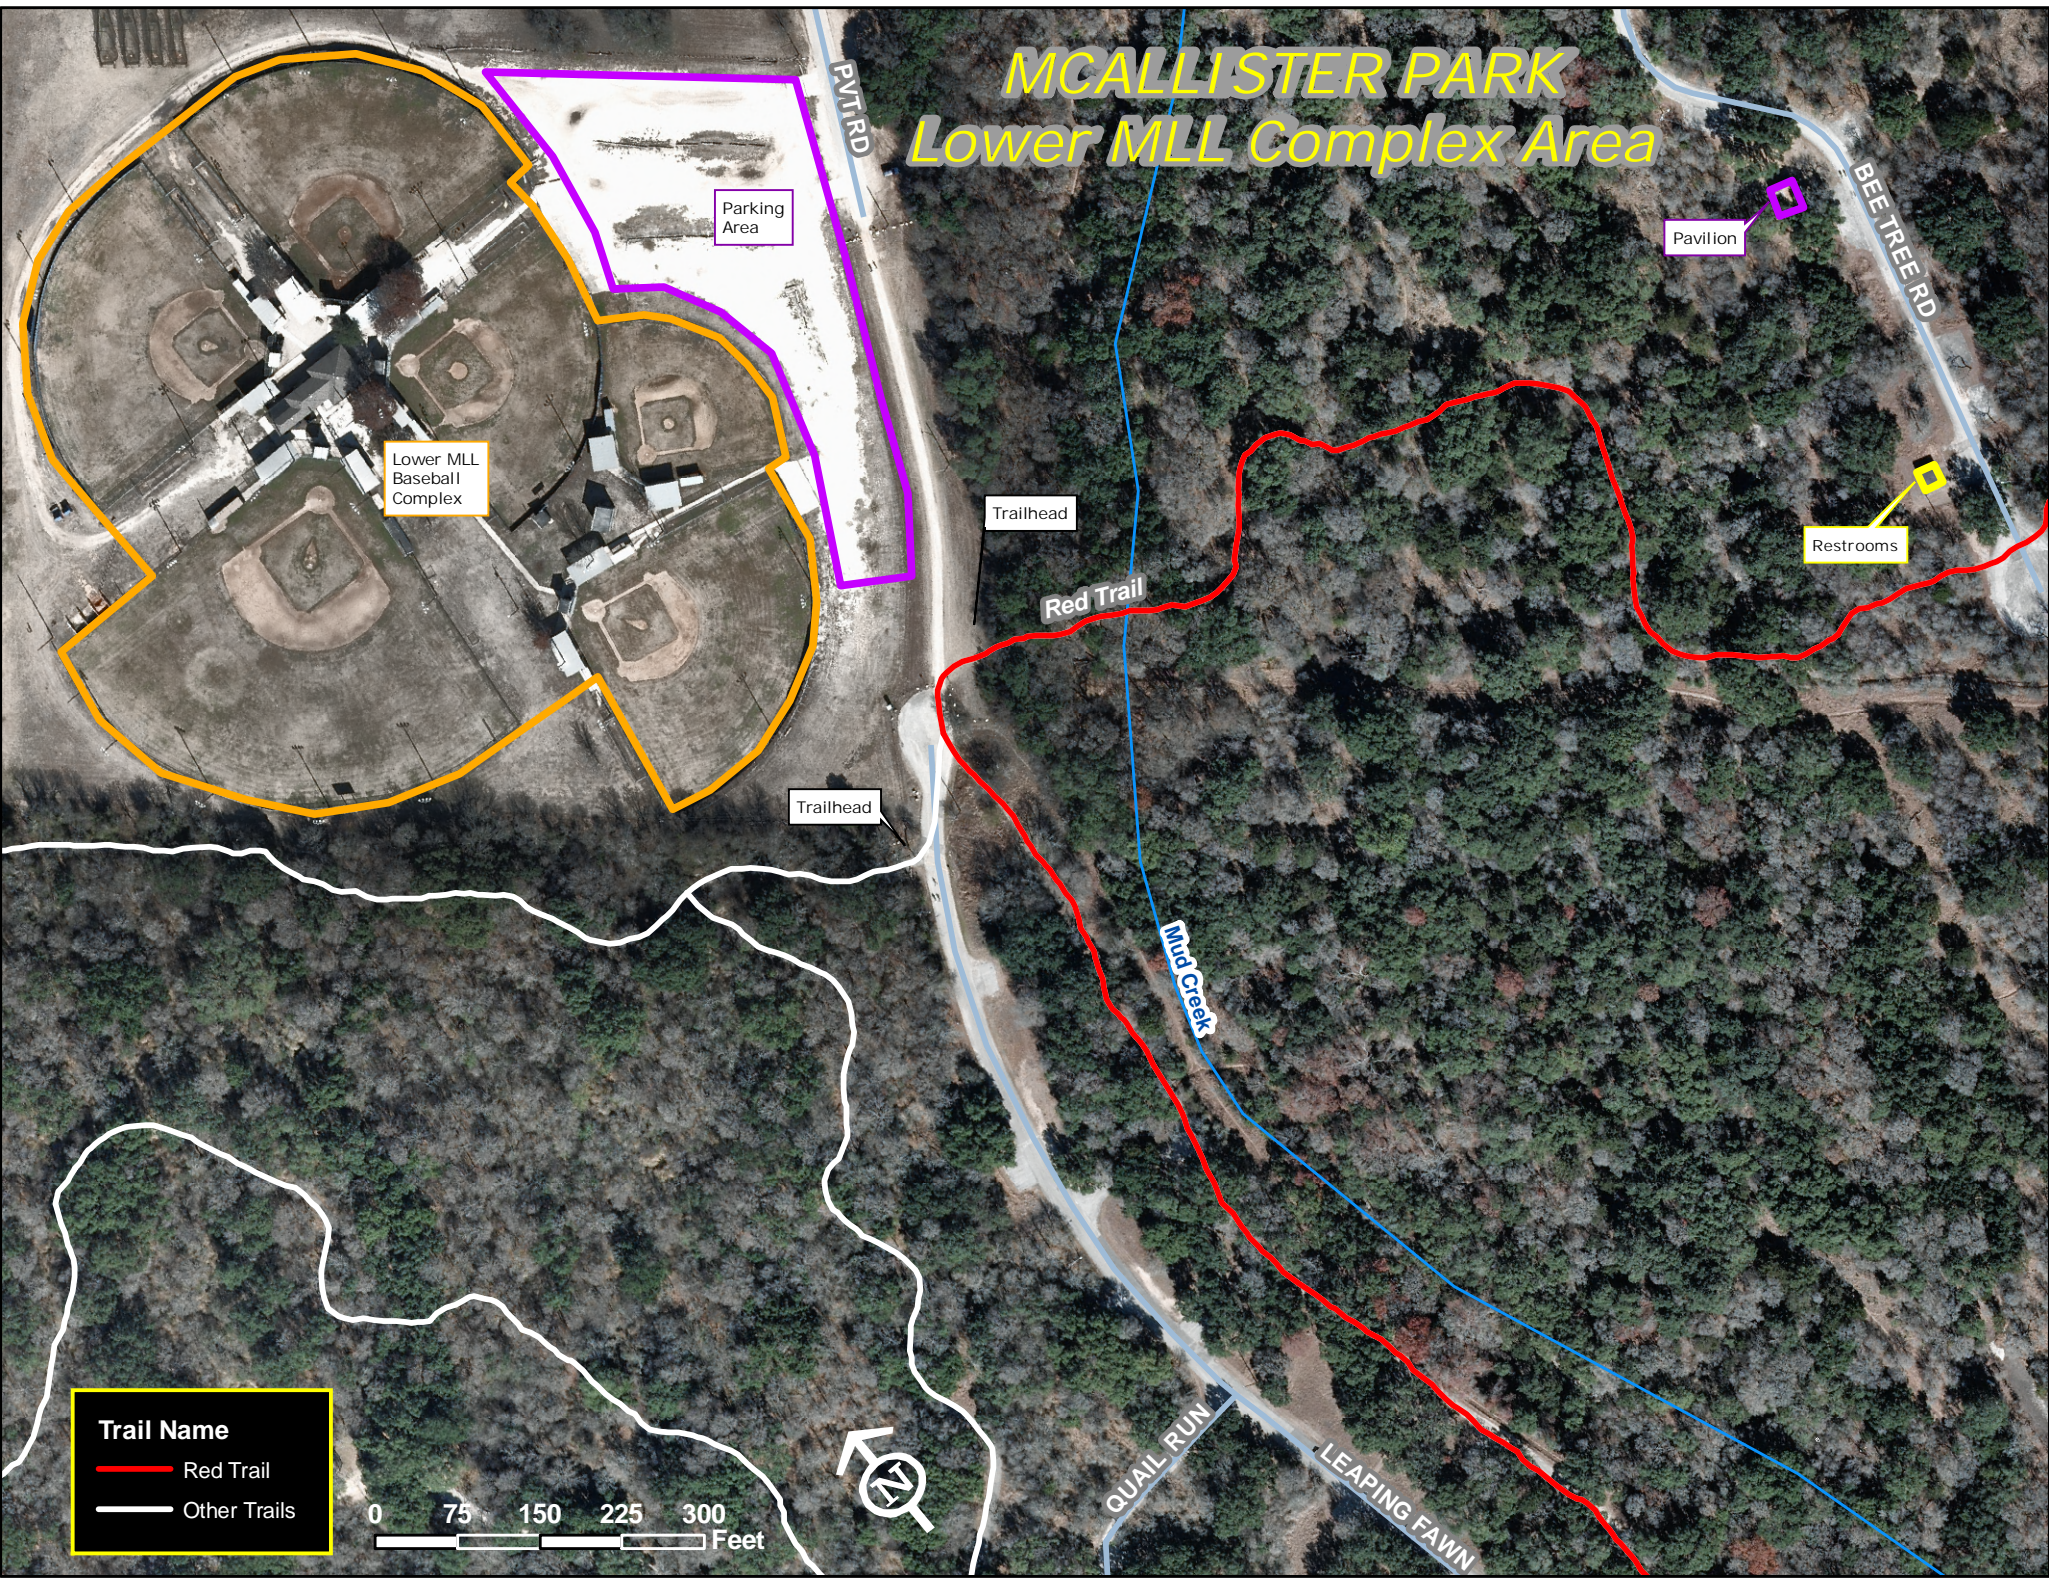

MCALLISTER PARK Lower MLL Complex Area

Parking Area

Lower MLL
Baseball
Complex

Trailhead

Red Trail

Trailhead

Pavilion

Restrooms

Mud Creek

QUAIL RUN

LEAPING FAWN

PVT RD

BEE TREE RD

Trail Name

Red Trail

Other Trails

0 75 150 225 300 Feet