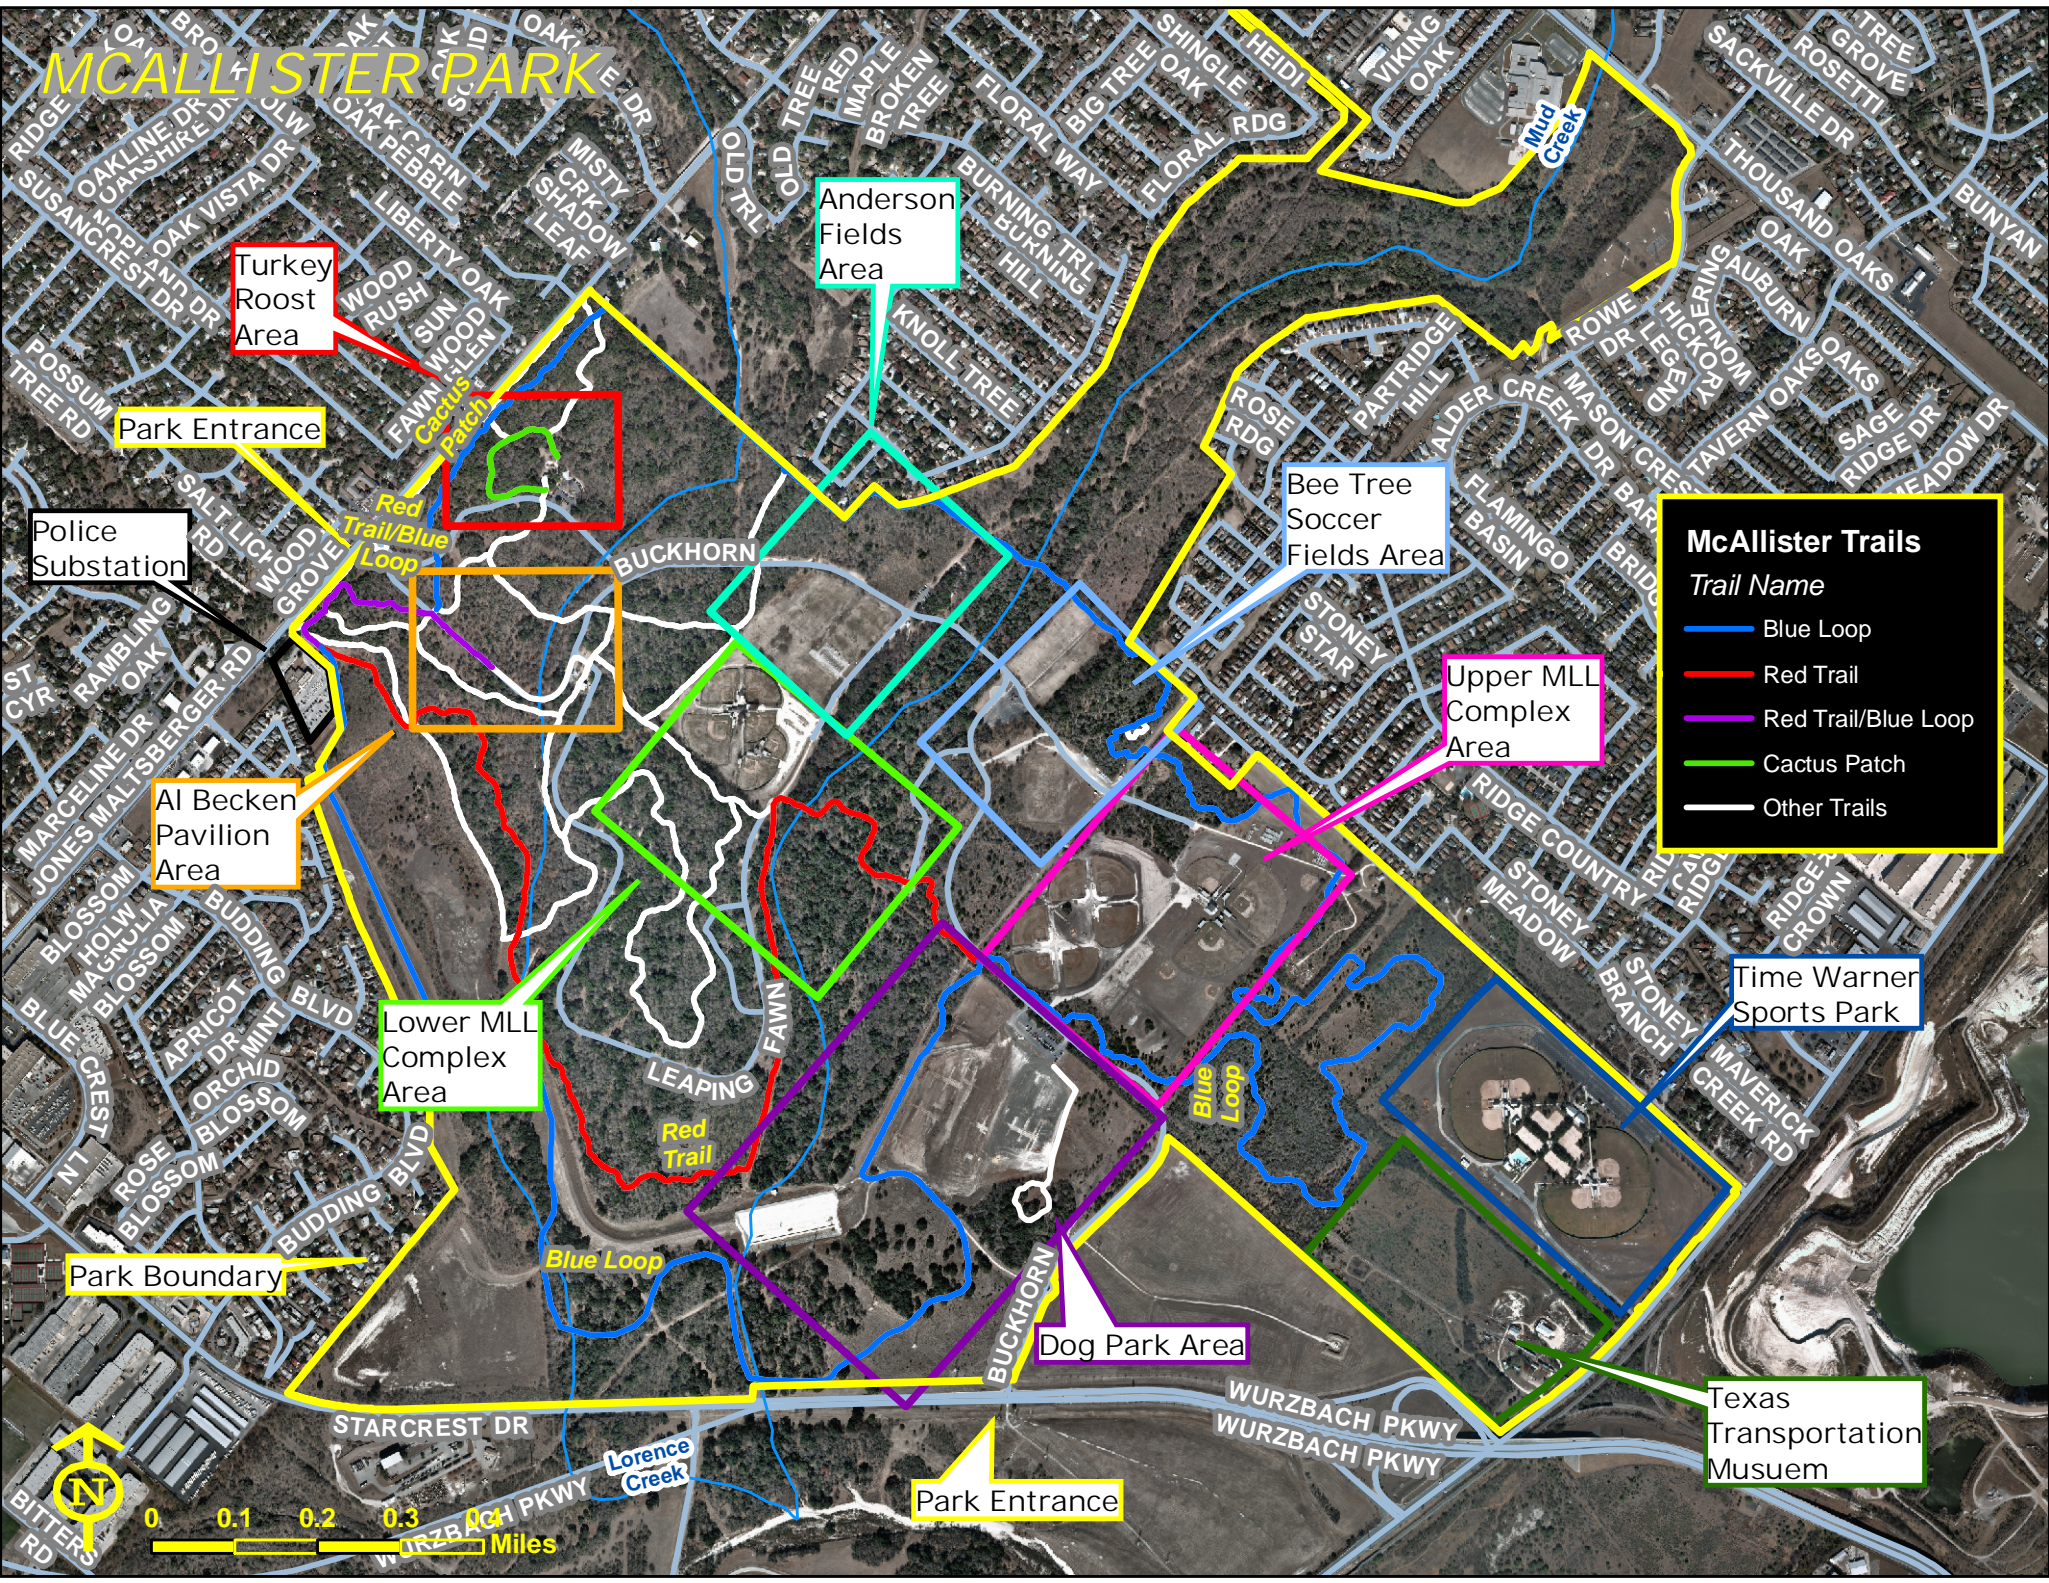

# MCALLISTER PARK

Turkey Roost Area

Anderson Fields Area

Park Entrance

Police Substation

Bee Tree Soccer Fields Area

**McAllister Trails**

*Trail Name*

- Blue Loop
- Red Trail
- Red Trail/Blue Loop
- Cactus Patch
- Other Trails

Al Becken Pavilion Area

Upper MLL Complex Area

Lower MLL Complex Area

Time Warner Sports Park

Park Boundary

Dog Park Area

Texas Transportation Museum

Park Entrance