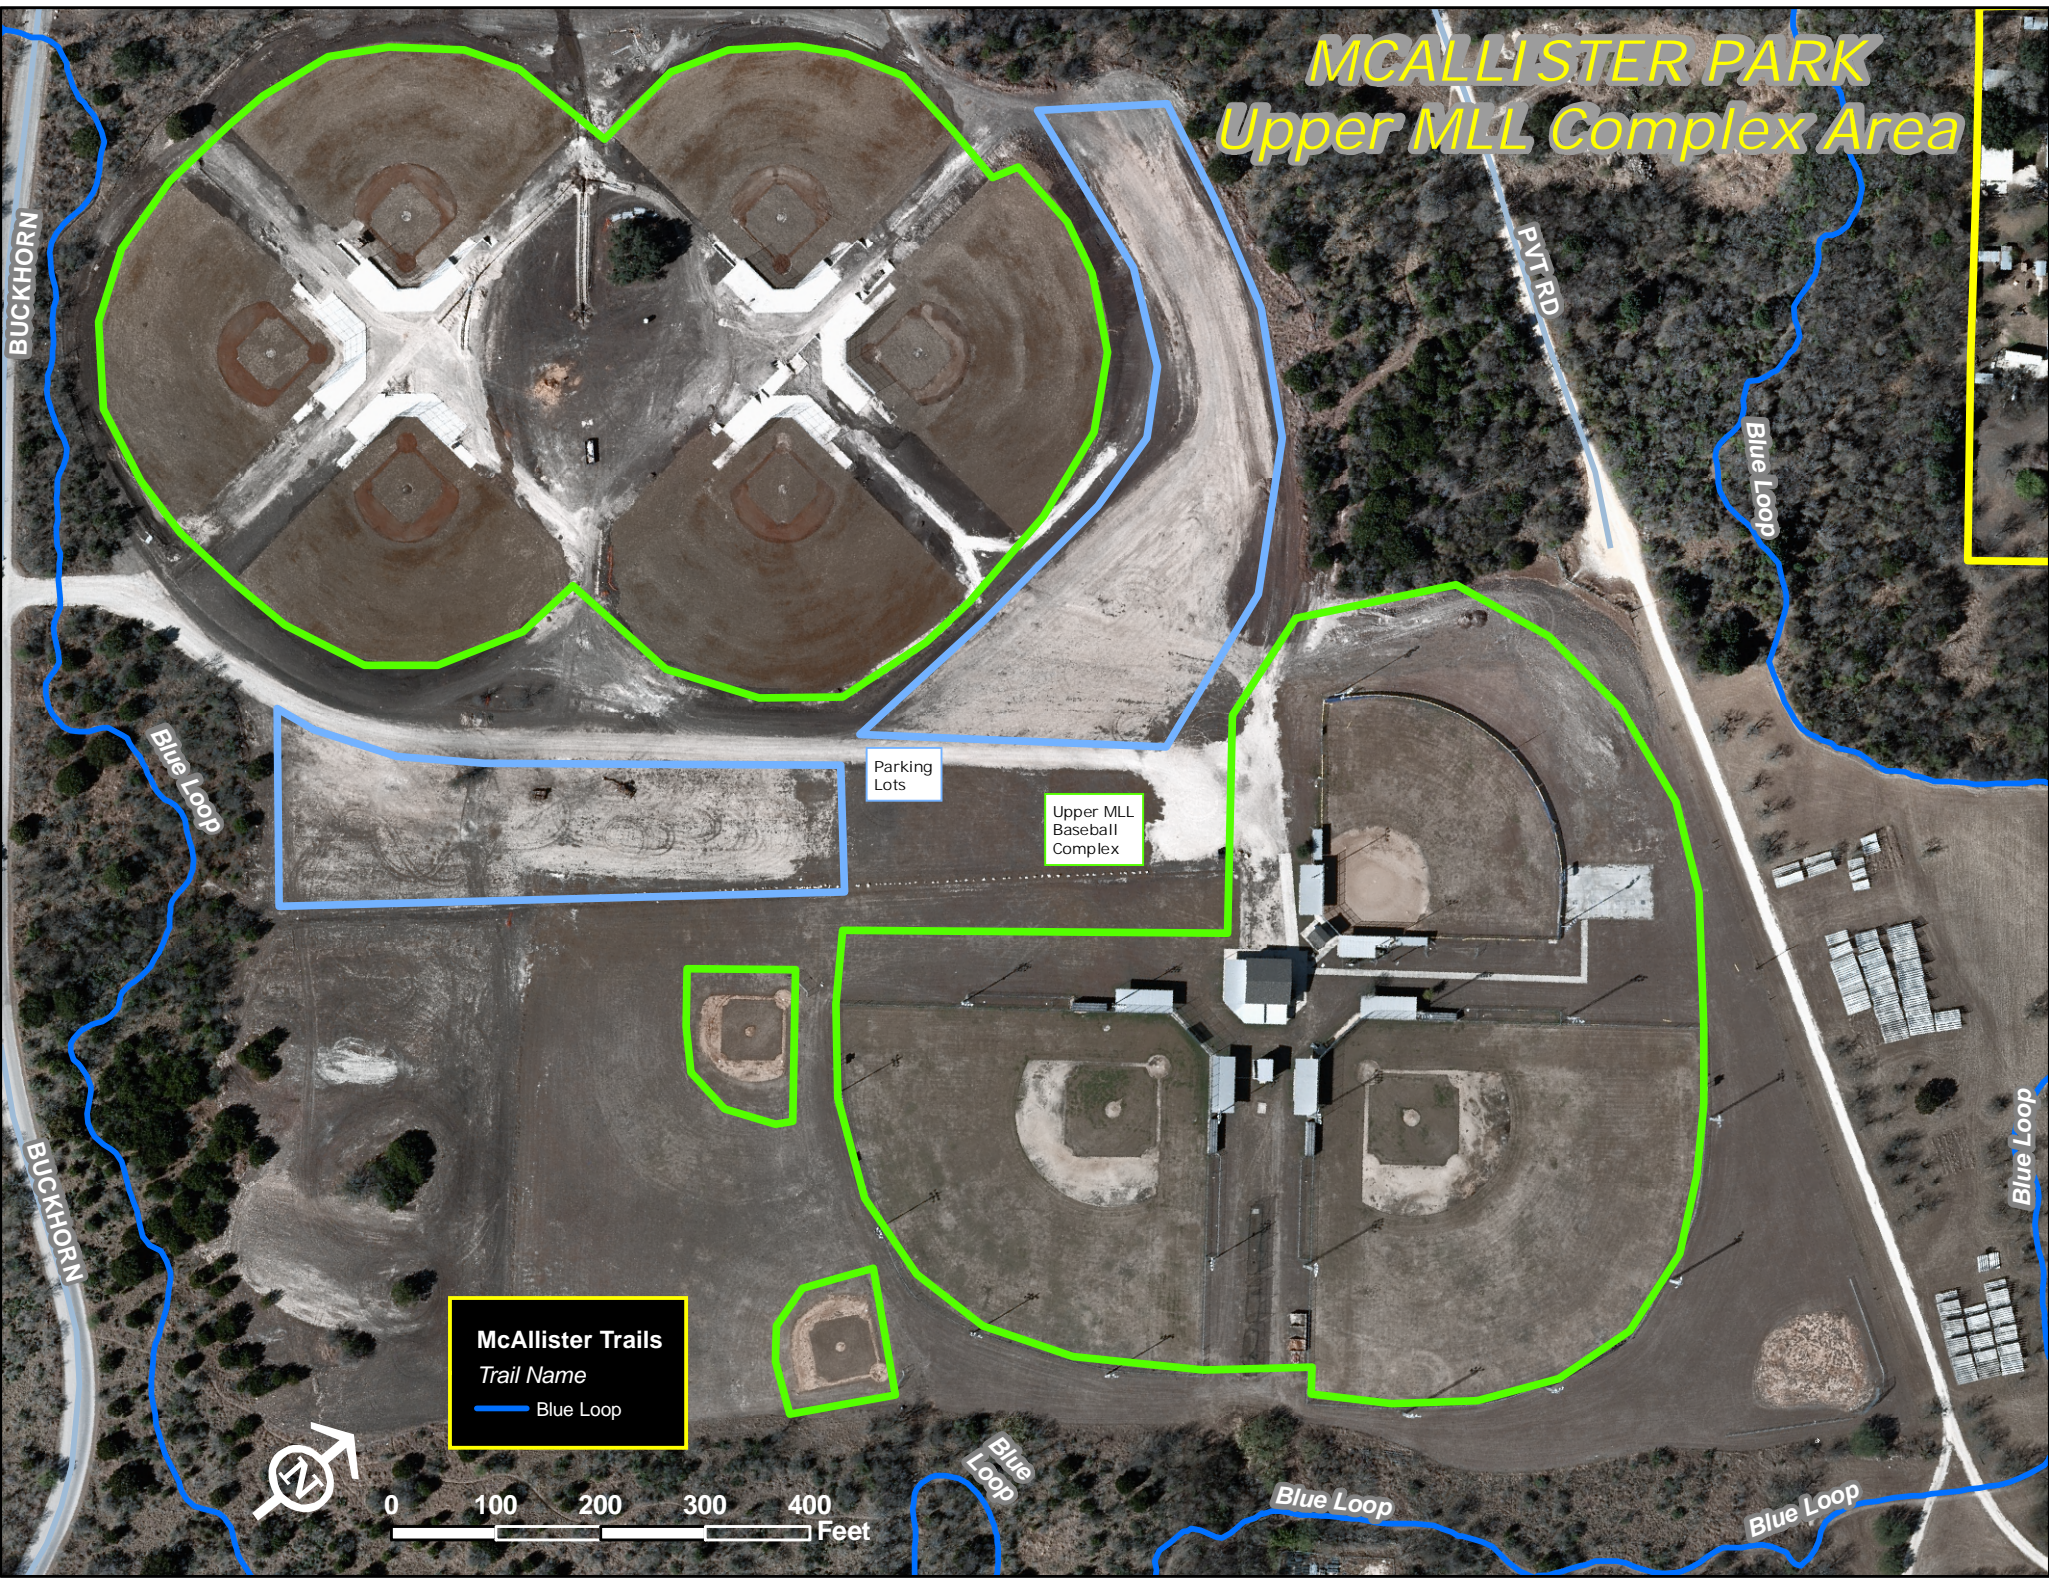

MCALLISTER PARK Upper MLL Complex Area

BUCKHORN

PAT RD

Blue Loop

Blue Loop

Parking Lots

Upper MLL
Baseball
Complex

BUCKHORN

Blue Loop

McAllister Trails
Trail Name
— Blue Loop

0 100 200 300 400 Feet

Blue Loop

Blue Loop

Blue Loop