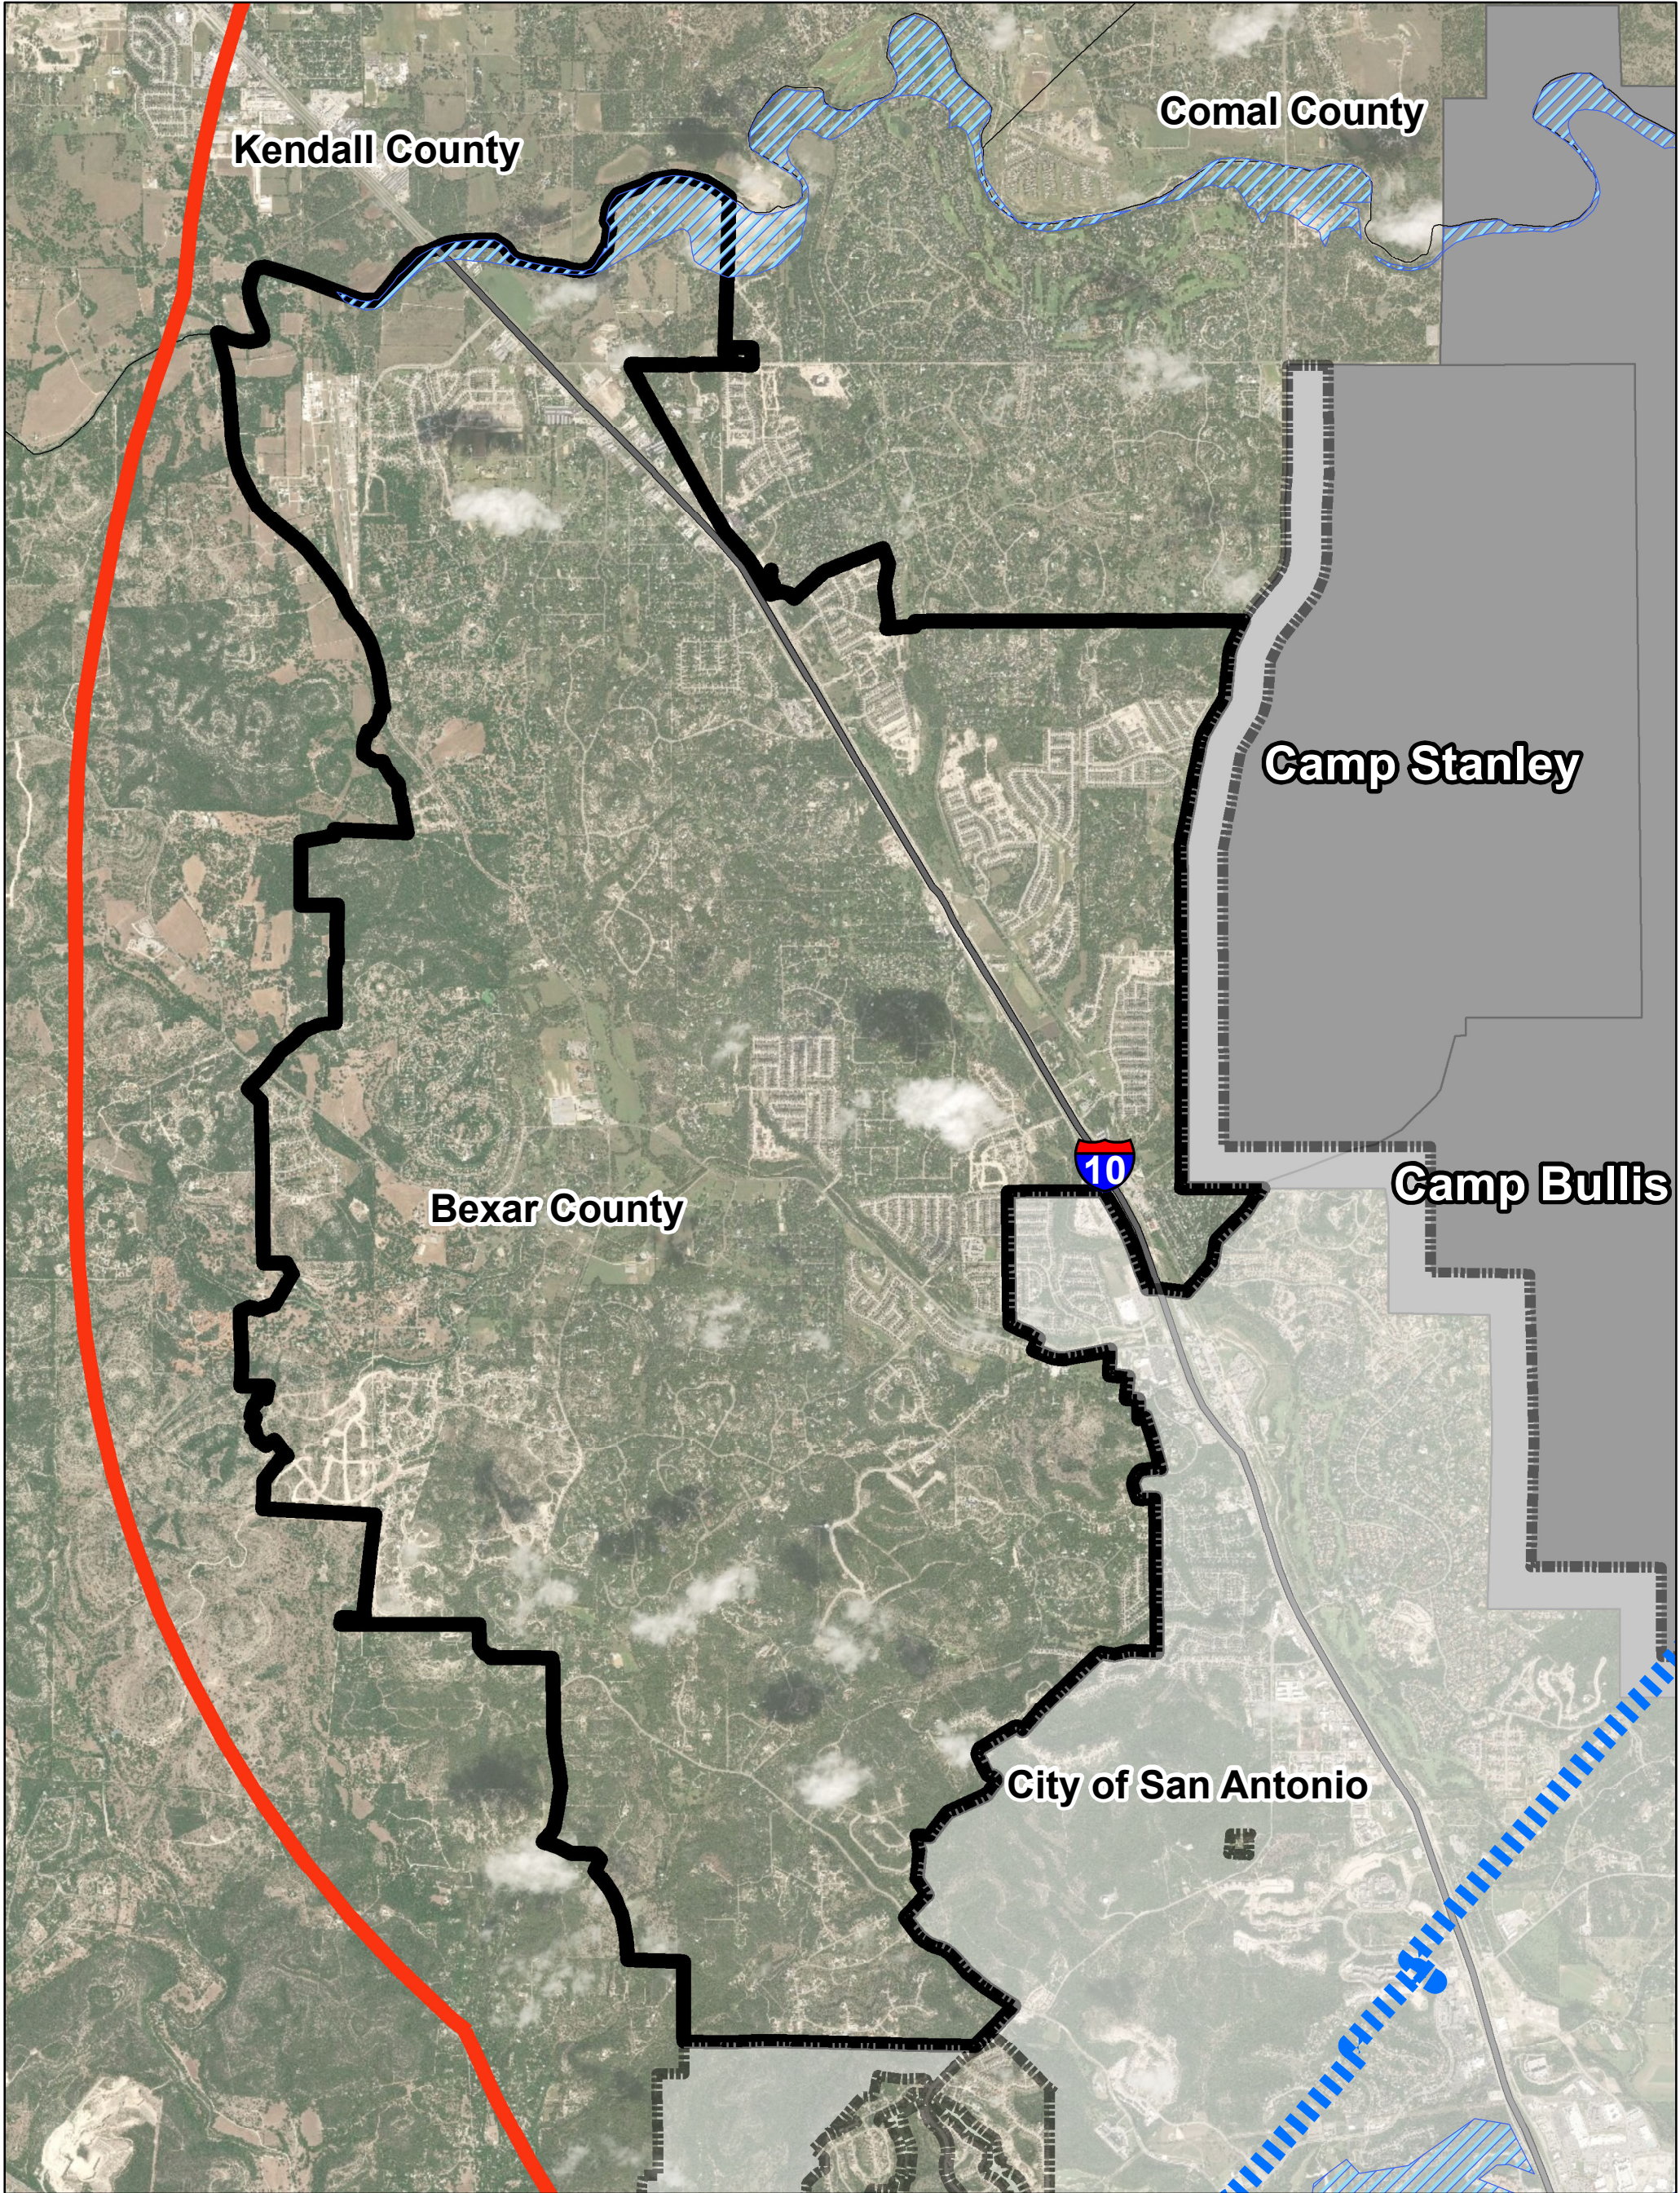

Camp Bullis and Camp Stanley Area

-  5 Mile Buffer
-  Airport Hazard Overlay District
-  Edwards Aquifer Recharge Zone
-  CoSA Boundary
-  Military Installations
-  Proposed ETJ Military Protection Area

***Military Lighting Overlay District will be applicable in the all ETJ Military Protection Districts.