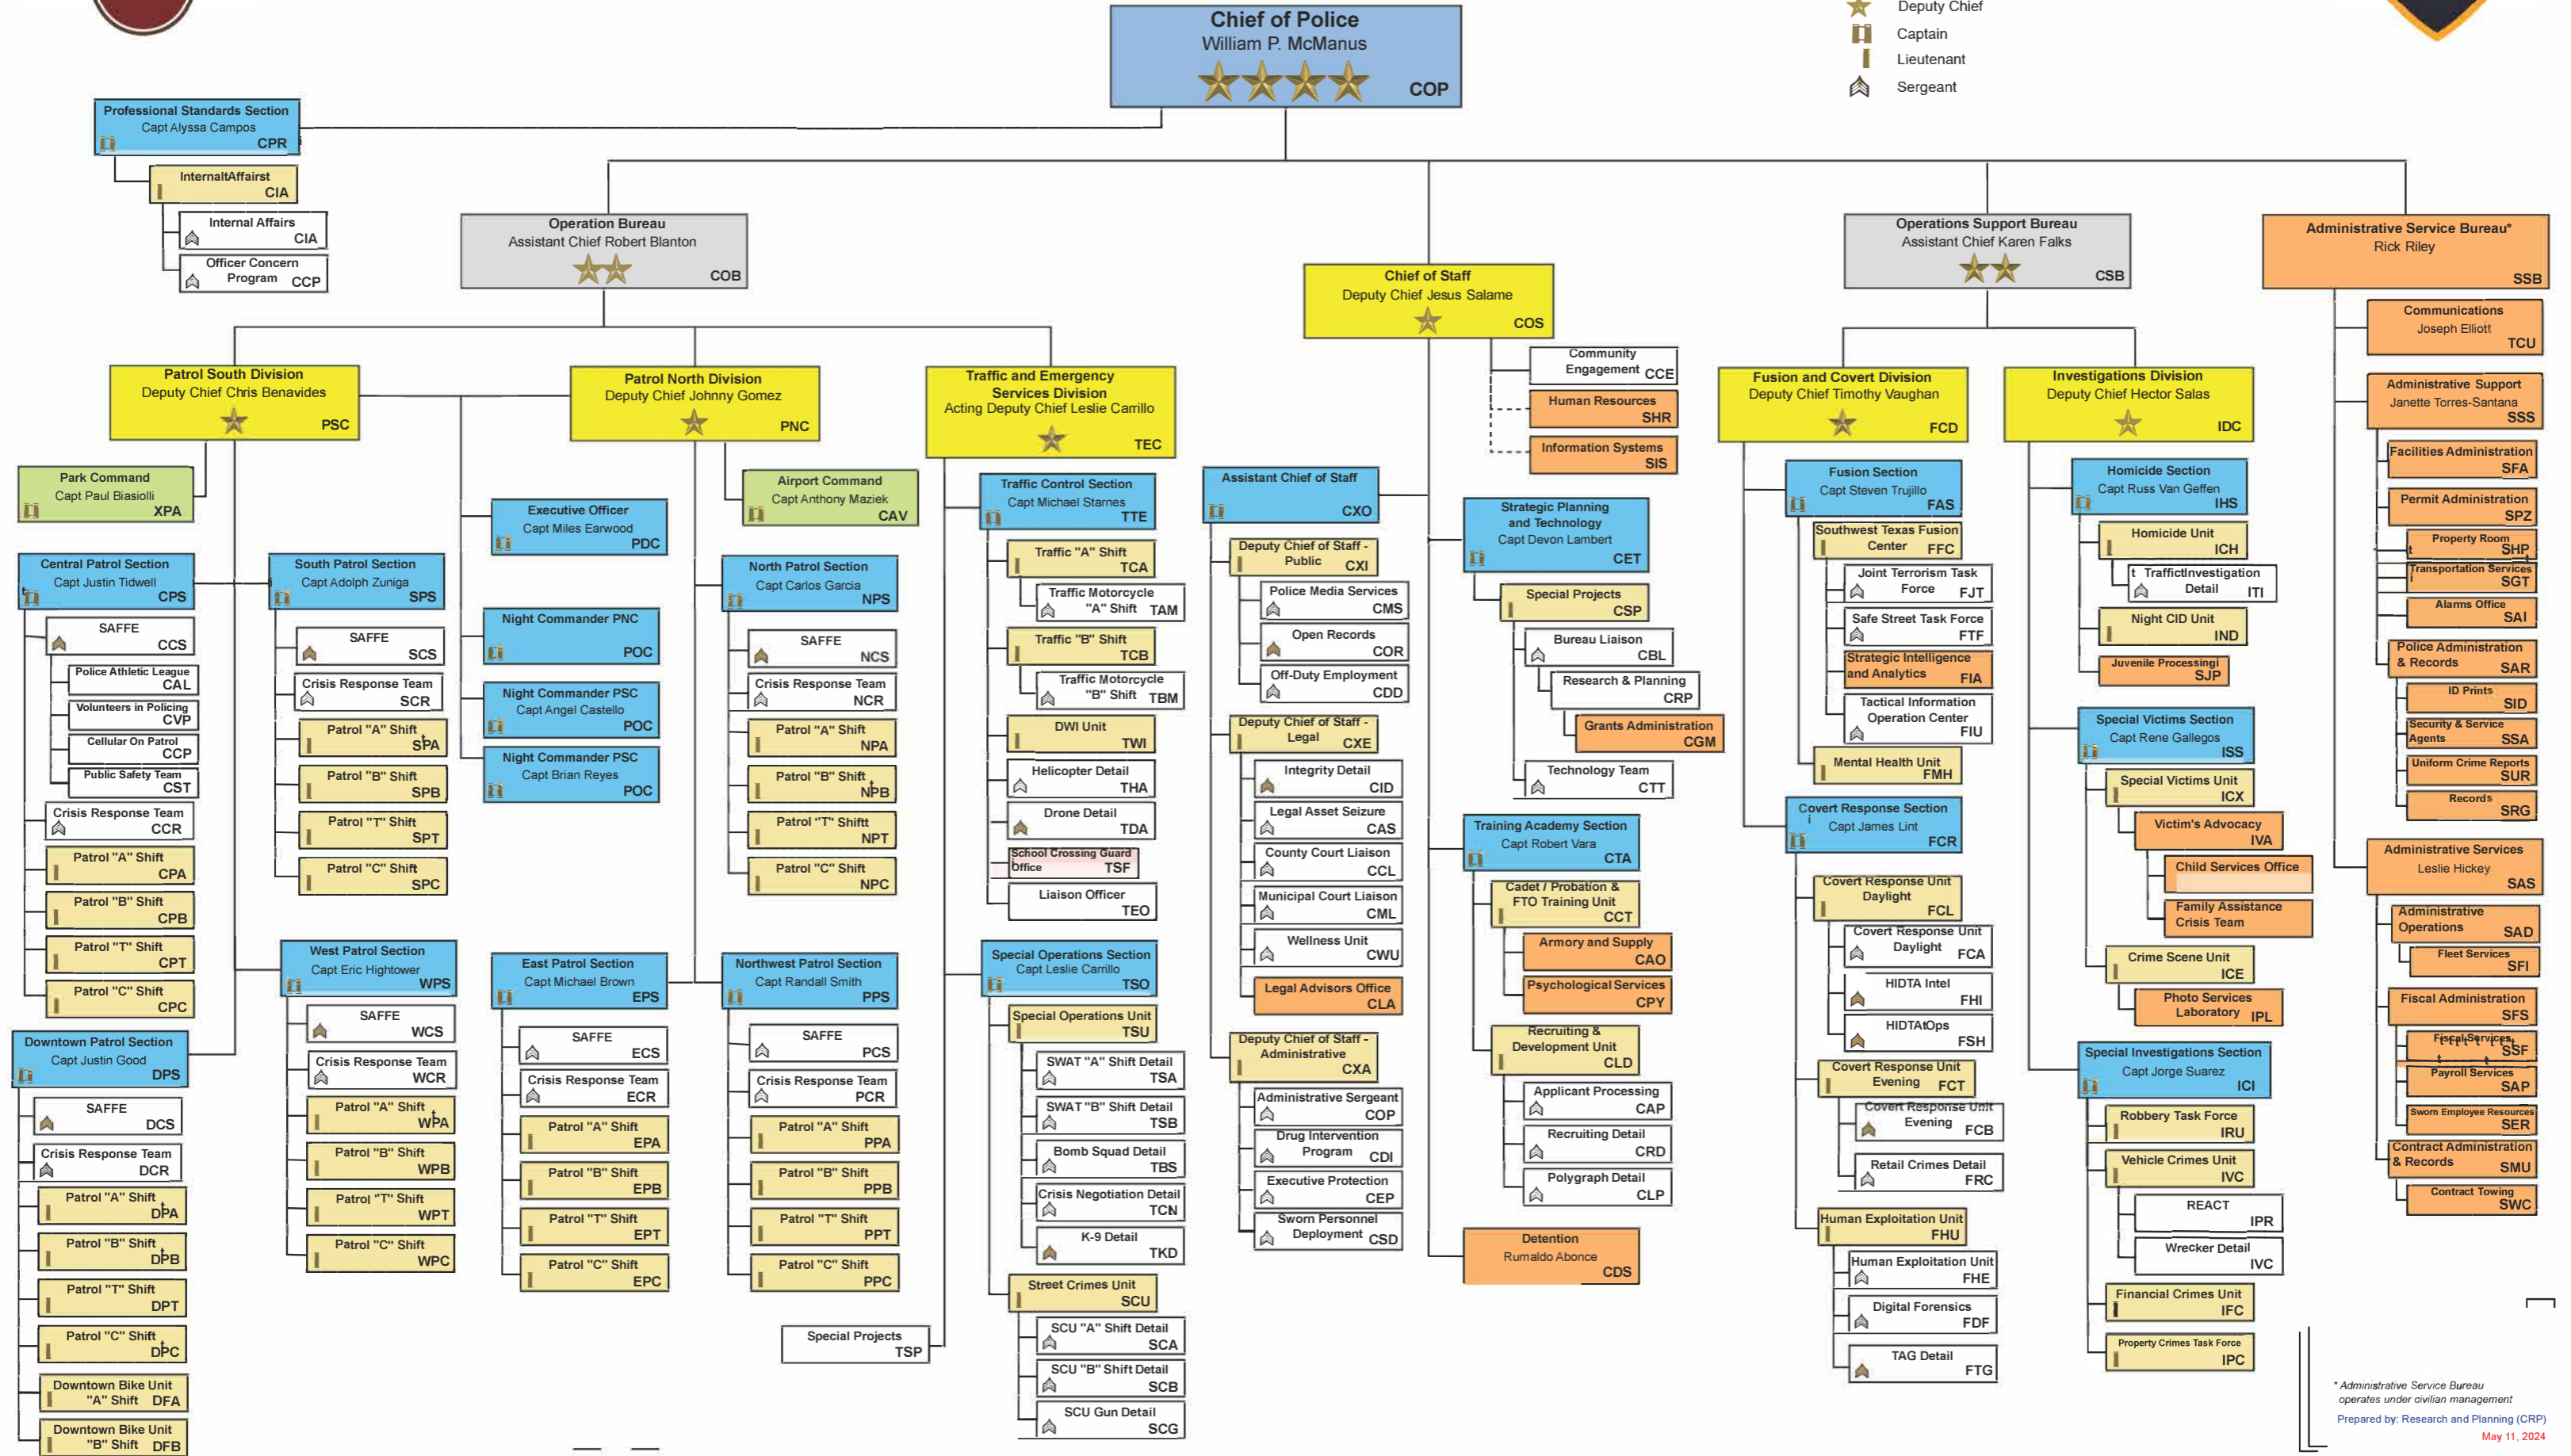

SAN ANTONIO POLICE DEPARTMENT

LEADERSHIP CHART

Effective Date: May 11, 2024

- ★★★★★ Chief of Police
- ★★★ Assistant Chief
- ★ Deputy Chief
- ☞ Captain
- ☞ Lieutenant
- ☞ Sergeant

* Administrative Service Bureau operates under civilian management
 Prepared by: Research and Planning (CRP)
 May 11, 2024